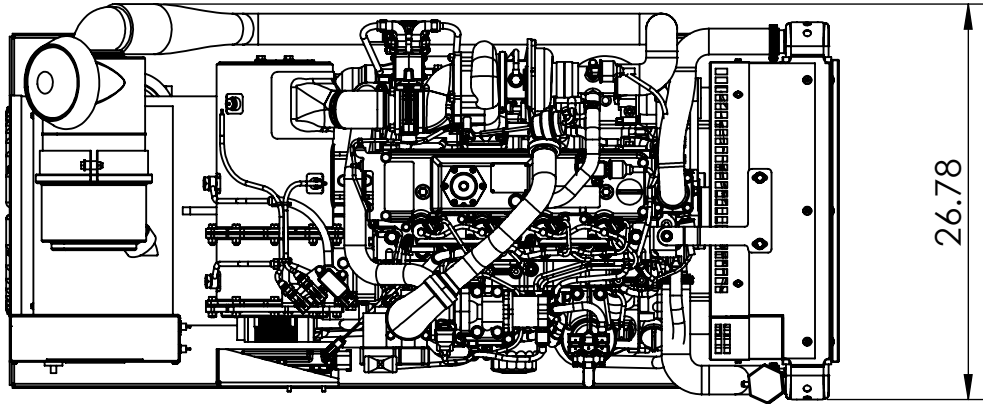

REMOTE DEEP SEA  
73XX CONTROLLER

26.78

GENERATOR SET MODEL: 4405-T4F

RATED: 40kW (CONTINUOUS) / 45kW (MAX); 60Hz  
SINGLE PHASE & THREE PHASE AVAILABLE

DIESEL ENGINE:

YANMAR MODEL: 4TNV98CT-GGE (ELECTRONIC: CAN)  
EPA TIER 4 FINAL  
3319cc 4 CYLINDER, LIQUID COOLED, TURBOCHARGED  
68HP @ 1800 RPM

ALTERNATOR:

4-POLE, BRUSHLESS  
ELECTRONIC REGULATION (2%)  
CLASS "H" INSULATION  
THD: LESS THAN 3%

FUEL CONSUMPTION, FULL LOAD: 3.5 GPH  
FREQUENCY REGULATION: ZERO DROOP, ELECTRONIC  
GOVERNOR  
WT. 1950 LBS

56.15

34.56

24.00