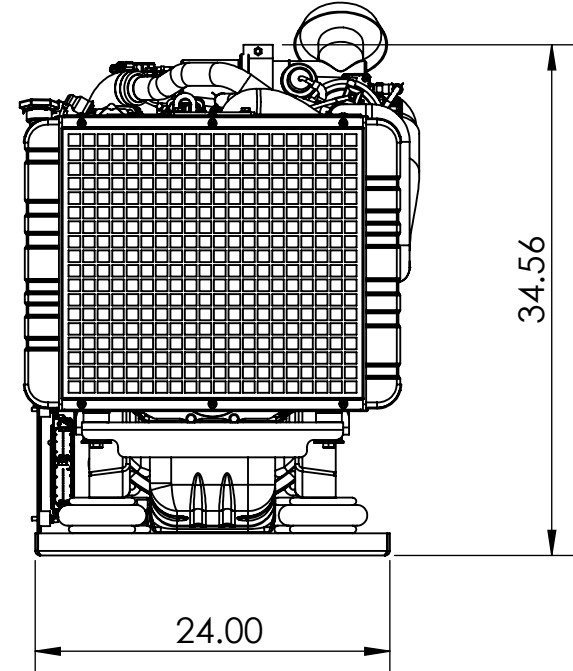

REMOTE DEEP SEA  
73XX CONTROLLER

26.78

GENERATOR SET MODEL: 4405-T4F

RATED: 40kW (CONTINUOUS) / 45kW (MAX); 60Hz  
SINGLE PHASE & THREE PHASE AVAILABLE

DIESEL ENGINE:

YANMAR MODEL: 4TNV98CT-GGE (ELECTRONIC: CAN)  
EPA TIER 4 FINAL  
3319cc 4 CYLINDER, LIQUID COOLED, TURBOCHARGED  
68HP @ 1800 RPM

ALTERNATOR:

4-POLE, BRUSHLESS  
ELECTRONIC REGULATION (2%)  
CLASS "H" INSULATION  
THD: LESS THAN 3%

FUEL CONSUMPTION, FULL LOAD: 3.5 GPH  
FREQUENCY REGULATION: ZERO DROOP, ELECTRONIC  
GOVERNOR  
WT. 1950 LBS

56.15

34.56

24.00