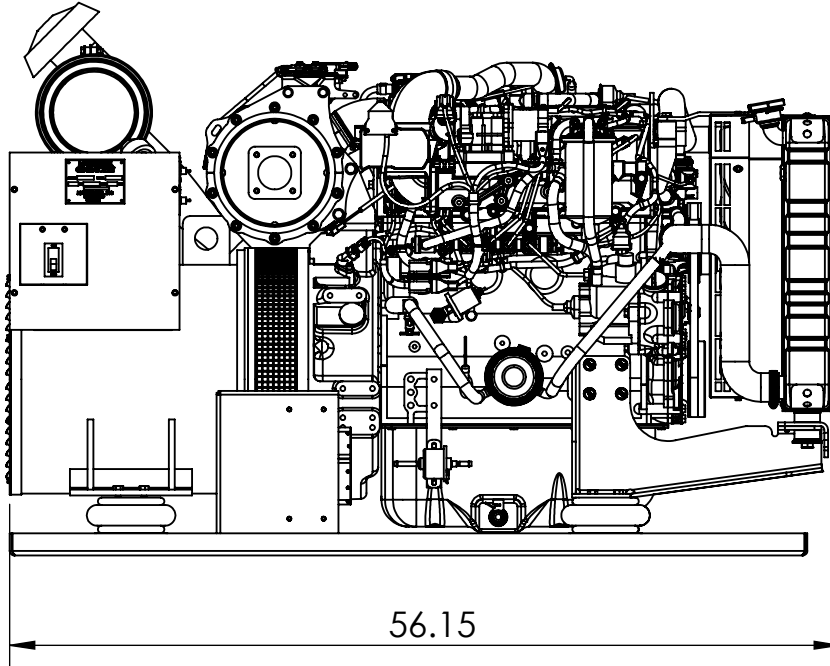

REMOTE DEEP SEA  
73XX CONTROLLER

26.78

GENERATOR SET MODEL: 4405-T4F

RATED: 40kW (CONTINUOUS) / 45kW (MAX); 60Hz  
SINGLE PHASE & THREE PHASE AVAILABLE

DIESEL ENGINE:

YANMAR MODEL: 4TNV98CT-GGE (ELECTRONIC: CAN)  
EPA TIER 4 FINAL  
3319cc 4 CYLINDER, LIQUID COOLED, TURBOCHARGED  
68HP @ 1800 RPM

ALTERNATOR:

4-POLE, BRUSHLESS  
ELECTRONIC REGULATION (2%)  
CLASS "H" INSULATION  
THD: LESS THAN 3%

FUEL CONSUMPTION, FULL LOAD: 3.5 GPH  
FREQUENCY REGULATION: ZERO DROOP, ELECTRONIC  
GOVERNOR  
WT. 1950 LBS

56.15

34.56

24.00